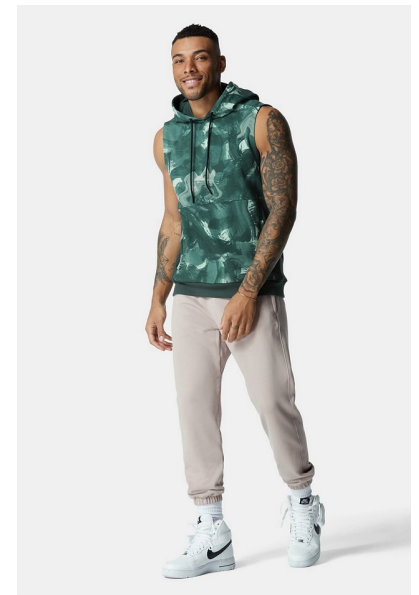

CJ

HEIGHT 6'2.5" WAIST 33.5" INSEAM 33" SHOE 12.5 US HAIR BLACK
EYES HAZEL

SCOUT
MODEL AGENCY