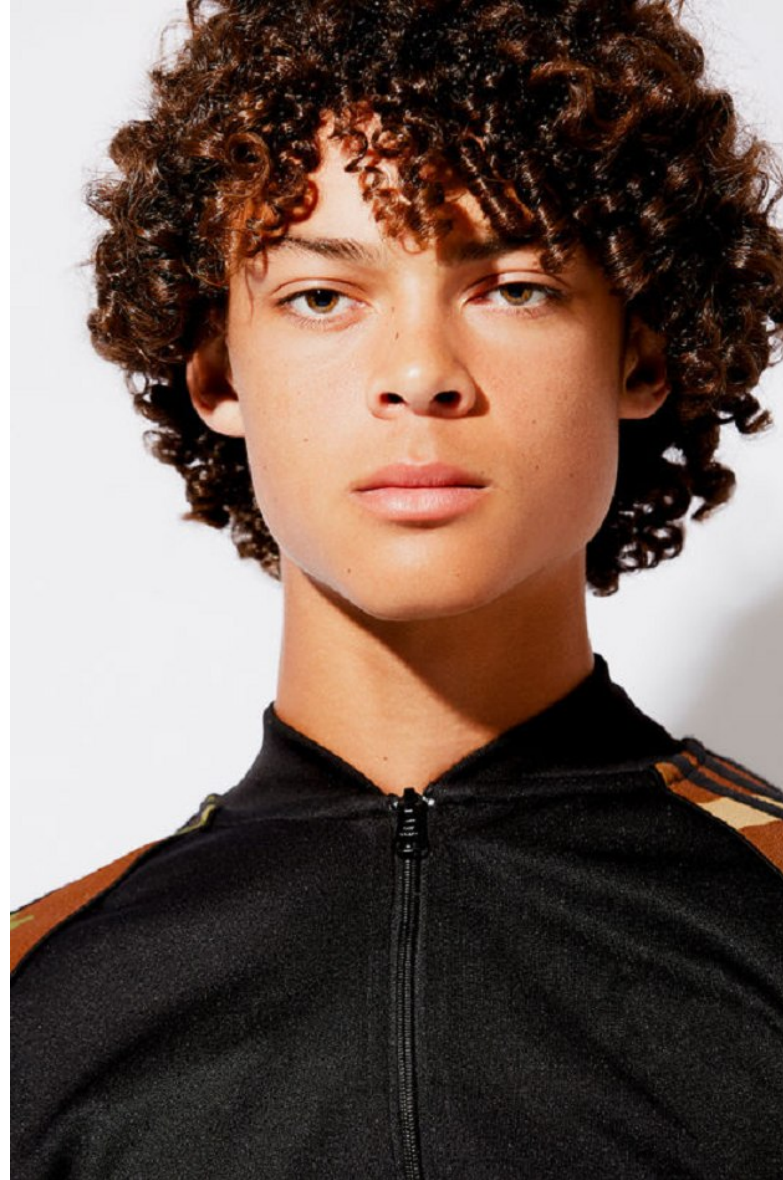

SCOUT

MODEL AGENCY

KANNON CLAYTON

HEIGHT 6'2" WAIST 31" INSEAM 32" SHOE 11.5 US HAIR BROWN EYES HAZEL

SCOUT

MODEL AGENCY

KANNON CLAYTON

HEIGHT 6'2" WAIST 31" INSEAM 32" SHOE 11.5 US HAIR BROWN EYES HAZEL

SCOUT

MODEL AGENCY

KANNON CLAYTON

HEIGHT 6'2" WAIST 31" INSEAM 32" SHOE 11.5 US HAIR BROWN EYES HAZEL