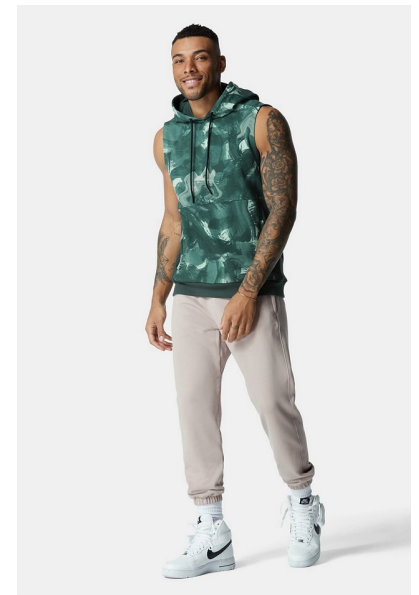

CJ

HEIGHT 6'2.5" WAIST 32" INSEAM 33" SHOE 12.5 US HAIR BLACK
EYES HAZEL

SCOUT
MODEL AGENCY