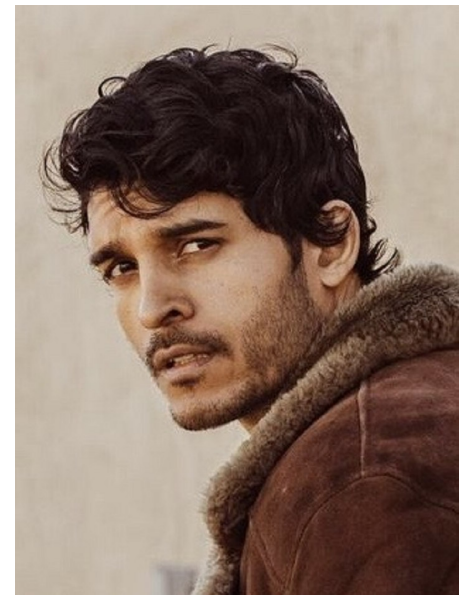

ASHER DEVA

HEIGHT 6'2.5" WAIST 32" INSEAM 34" SUIT 40" SUIT LENGTH R
SHOE 12 US HAIR BLACK EYES BROWN

SCOUT
MODEL AGENCY