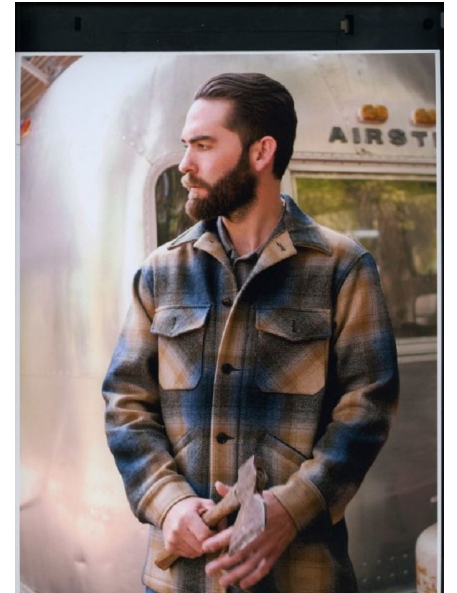

MAX JOHNSON

HEIGHT 6'1" WAIST 32" INSEAM 32" SUIT 40" SUIT LENGTH L  
SHOE 10.5 US HAIR BROWN EYES BLUE

SCOUT  
MODEL AGENCY