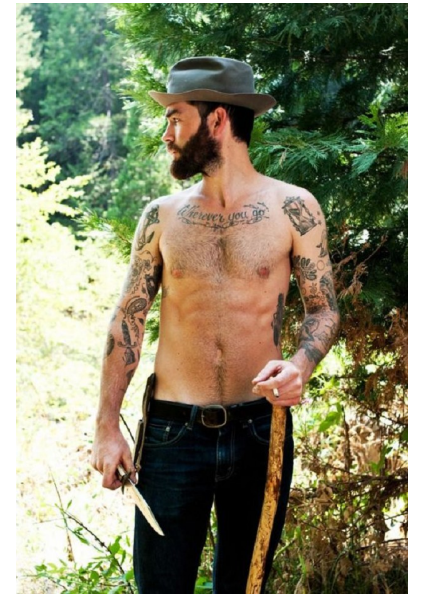

MAX JOHNSON

HEIGHT 6'1" WAIST 32" INSEAM 32" SUIT 40" SUIT LENGTH L  
SHOE 10.5 US HAIR BROWN EYES BLUE

SCOUT  
MODEL AGENCY