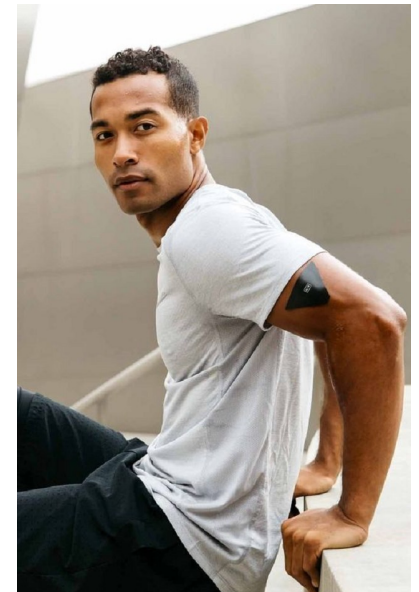

THEON HOLLAND

HEIGHT 6'0" WAIST 32" SUIT 40" SHOE 11.5 US HAIR BLACK  
EYES BROWN

SCOUT  
MODEL AGENCY