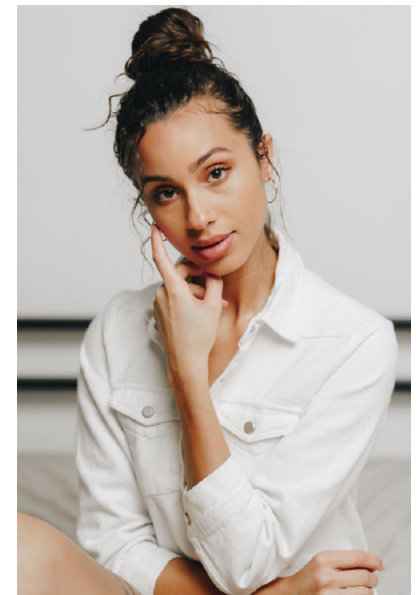

JASMINE RAE

HEIGHT 5'9" BUST 32.5" WAIST 24.5" HIPS 37.5" DRESS 4 US SHOE 9
US HAIR BROWN EYES BROWN

SCOUT
MODEL AGENCY