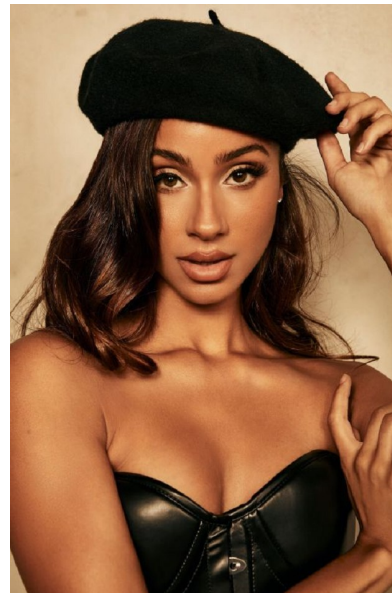

JASMINE RAE

HEIGHT 5'9" BUST 32.5" WAIST 24.5" HIPS 37.5" DRESS 4 US SHOE 9
US HAIR BROWN EYES BROWN

SCOUT
MODEL AGENCY