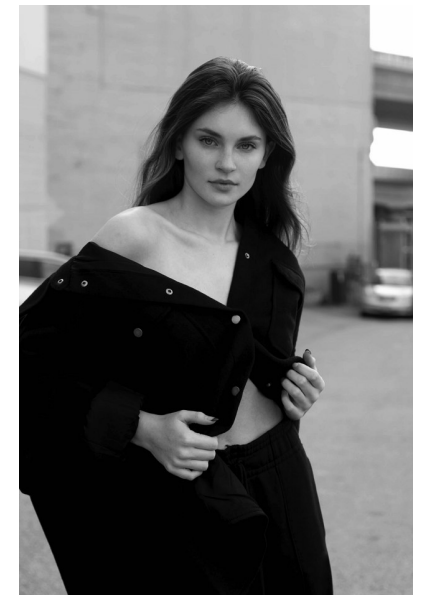

JAELEI HINGE

HEIGHT 5'9" BUST 32" WAIST 24" HIPS 36" DRESS 2 US SHOE 8 US
HAIR BROWN EYES GREEN

SCOUT
MODEL AGENCY