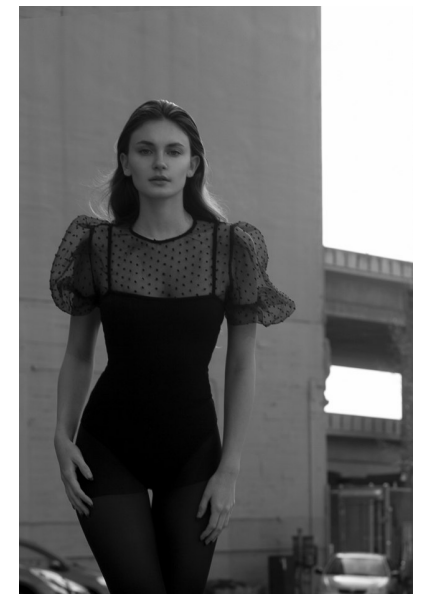

JAELEI HINGE

HEIGHT 5'9" BUST 32" WAIST 24" HIPS 36" DRESS 2 US SHOE 8 US
HAIR BROWN EYES GREEN

SCOUT
MODEL AGENCY