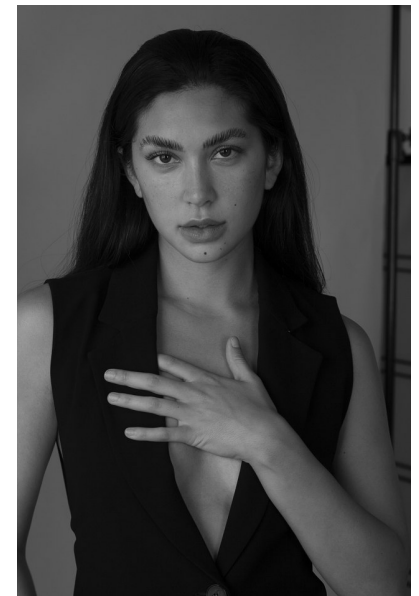

BRITTNEY WHITE

HEIGHT 5'10" BUST 34" WAIST 27" HIPS 40" DRESS 4 US SHOE 7.5  
US HAIR BROWN EYES BROWN

SCOUT  
MODEL AGENCY