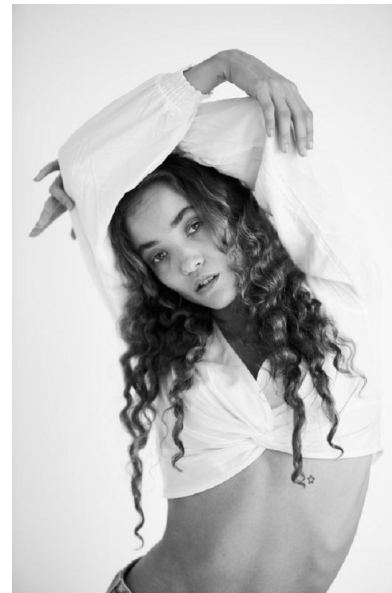

CHELSEA ROSE

HEIGHT 5'7.5" BUST 31" B WAIST 24.5" HIPS 33" DRESS 2 US SHOE 7
US HAIR BROWN EYES GREEN

SCOUT
MODEL AGENCY