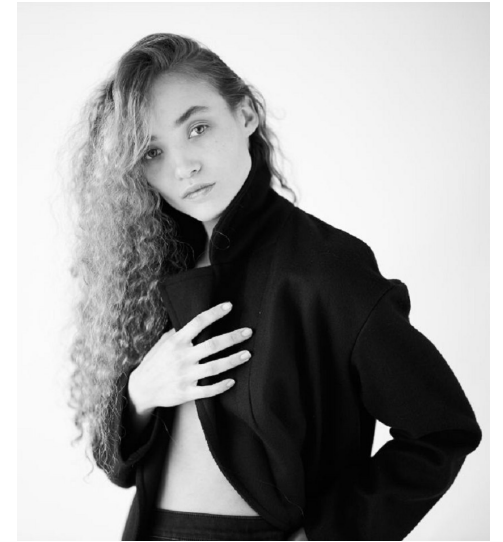

CHELSEA ROSE

HEIGHT 5'7.5" BUST 31" B WAIST 24.5" HIPS 33" DRESS 2 US SHOE 7
US HAIR BROWN EYES GREEN

SCOUT
MODEL AGENCY