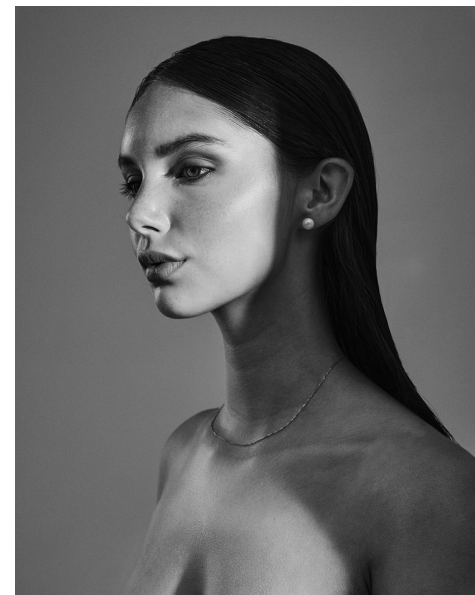

JOELL PERRY

HEIGHT 5'7.5" BUST 32" WAIST 23.5" HIPS 36" DRESS 2-4 US SHOE 7
US HAIR BROWN EYES HAZEL

SCOUT
MODEL AGENCY