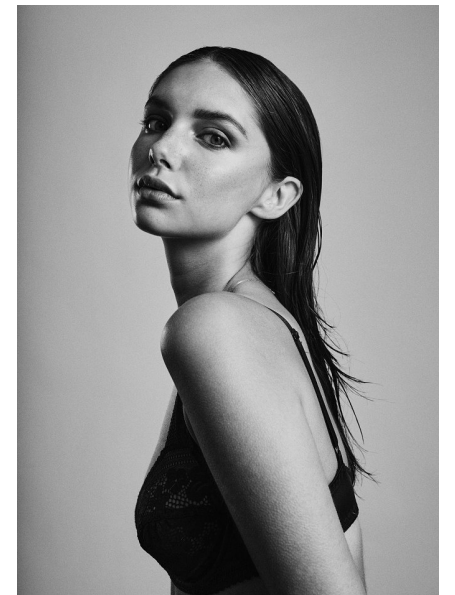

JOELL PERRY

HEIGHT 5'7.5" BUST 32" WAIST 23.5" HIPS 36" DRESS 2-4 US SHOE 7
US HAIR BROWN EYES HAZEL

SCOUT
MODEL AGENCY