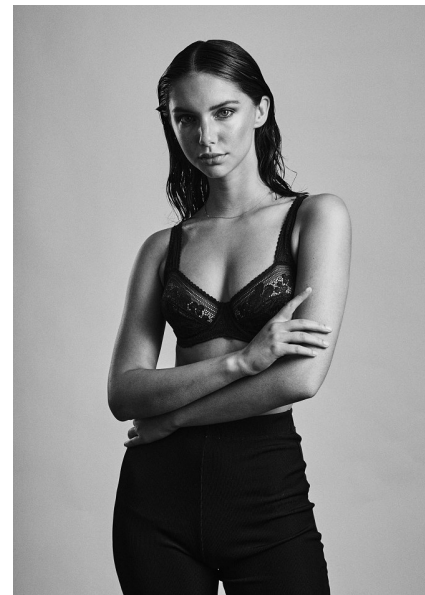

JOELL PERRY

HEIGHT 5'7.5" BUST 32" WAIST 23.5" HIPS 36" DRESS 2-4 US SHOE 7
US HAIR BROWN EYES HAZEL

SCOUT
MODEL AGENCY