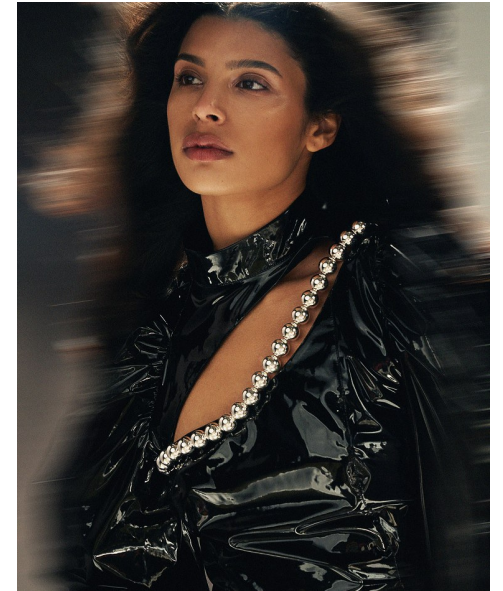

LILLY REILLY

HEIGHT 5'7" BUST 31" WAIST 24" HIPS 34.5" DRESS 0-2 US SHOE 9
US HAIR DARK BROWN EYES BROWN

SCOUT
MODEL AGENCY