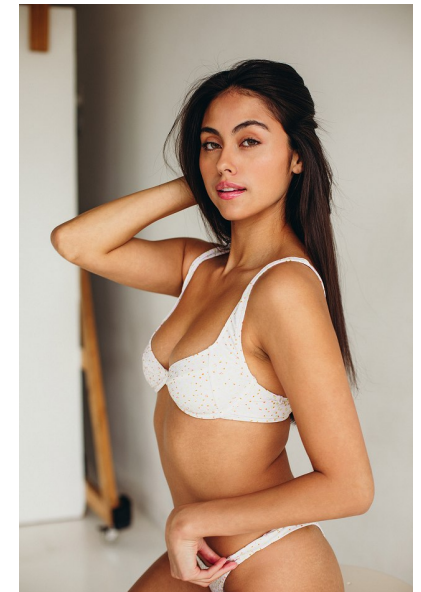

BAILEY ARAIZA

HEIGHT 5'8" BUST 32" WAIST 25" HIPS 35" DRESS 0-2 US SHOE 10
US HAIR BROWN EYES HAZEL

SCOUT
MODEL AGENCY