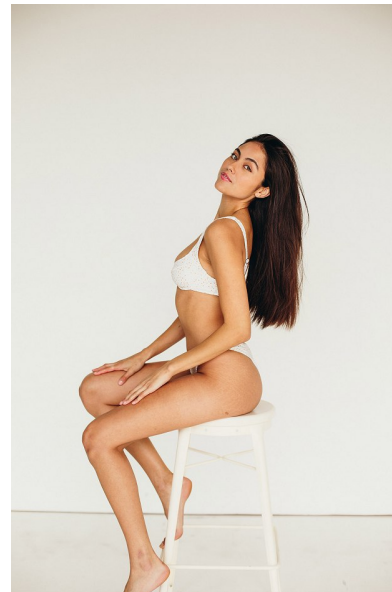

BAILEY ARAIZA

HEIGHT 5'8" BUST 32" WAIST 25" HIPS 35" DRESS 0-2 US SHOE 10
US HAIR BROWN EYES HAZEL

SCOUT
MODEL AGENCY