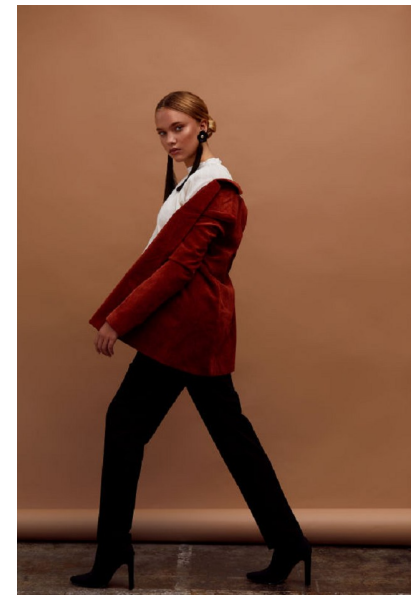

LILY SULTANA

HEIGHT 5'9" BUST 38" WAIST 28" HIPS 36" DRESS 4-6 US SHOE 8.5  
US HAIR BLONDE EYES GREEN

SCOUT  
MODEL AGENCY