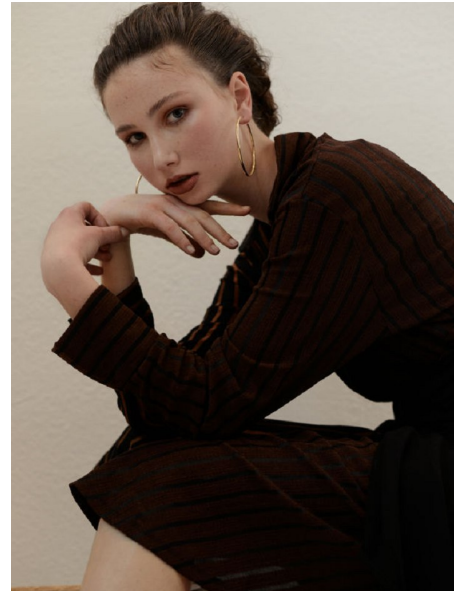

SYDNEY HOWK

HEIGHT 5'10" BUST 32" WAIST 24.5" HIPS 36" DRESS 0-2 US SHOE 9
US HAIR BROWN EYES BLUE/GREEN

SCOUT
MODEL AGENCY