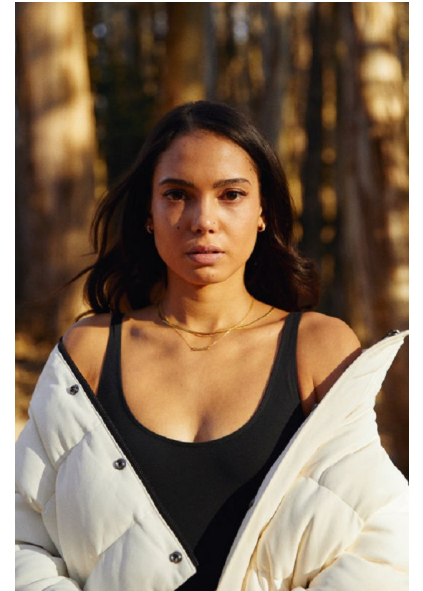

MIRANDA ROEHRICK

HEIGHT 5'10" BUST 31" B WAIST 25.5" HIPS 36.5" DRESS 2-4 US  
SHOE 9 US HAIR BROWN EYES BROWN

SCOUT  
MODEL AGENCY