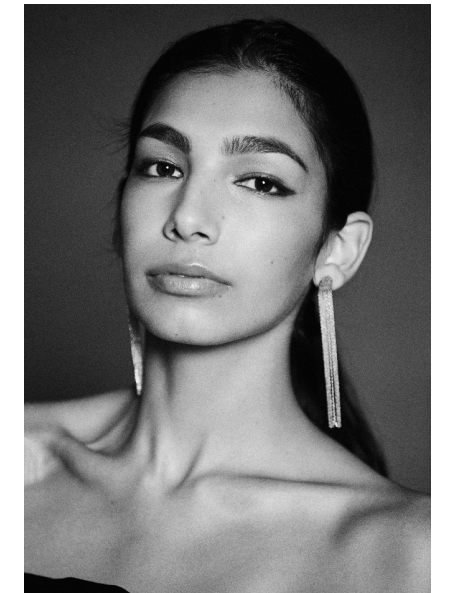

LILLY VAAL

HEIGHT 5'9" BUST 32" WAIST 24" HIPS 35" DRESS 0-2 US SHOE 10
US HAIR BROWN EYES BROWN

SCOUT
MODEL AGENCY