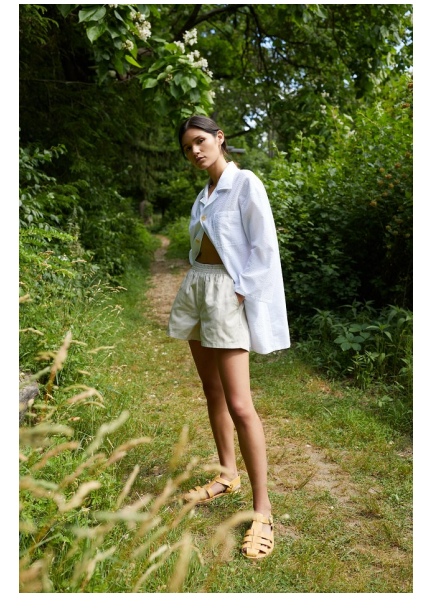

## GIOVANNA REYES

HEIGHT 5'9" BUST 32" WAIST 23" HIPS 34" DRESS 0 US SHOE 9 US  
HAIR BROWN EYES BROWN