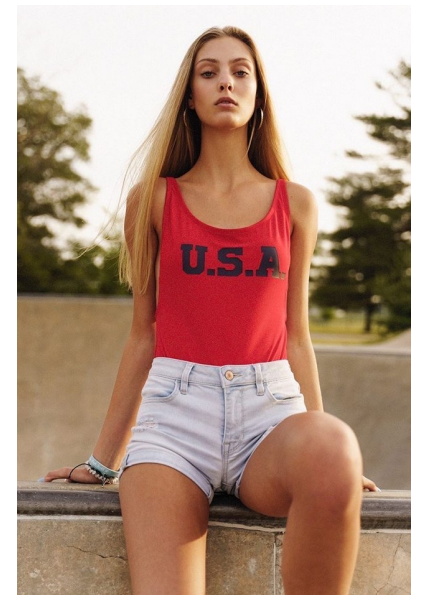

LAUREN WELCH

HEIGHT 5'8" BUST 30" A WAIST 24" HIPS 34" DRESS 0-2 US SHOE 7.5
US HAIR BLONDE EYES BLUE

SCOUT
MODEL AGENCY