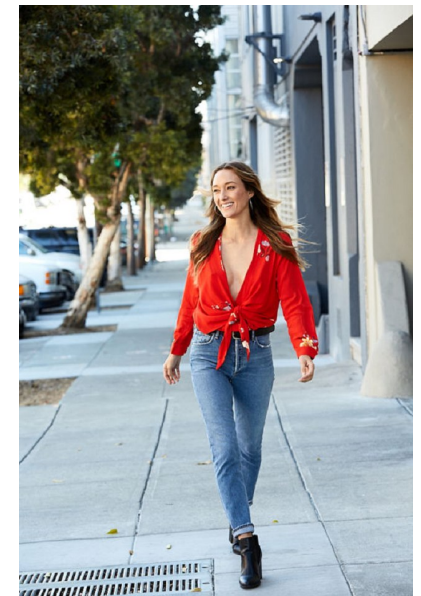

LOLLY

HEIGHT 5'9" BUST 33" WAIST 26" HIPS 36.5" DRESS 4 US SHOE 9  
US HAIR BLONDE EYES GREEN

SCOUT  
MODEL AGENCY