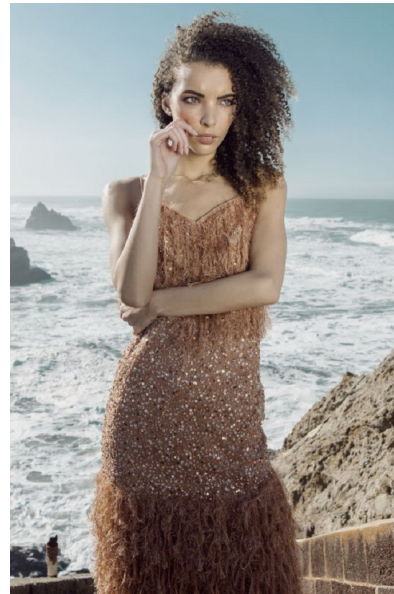

ELENA ROSE

HEIGHT 5'9" BUST 32" WAIST 24" HIPS 35" DRESS 2-4 US SHOE 8
US HAIR LIGHT BROWN EYES GREEN

SCOUT
MODEL AGENCY