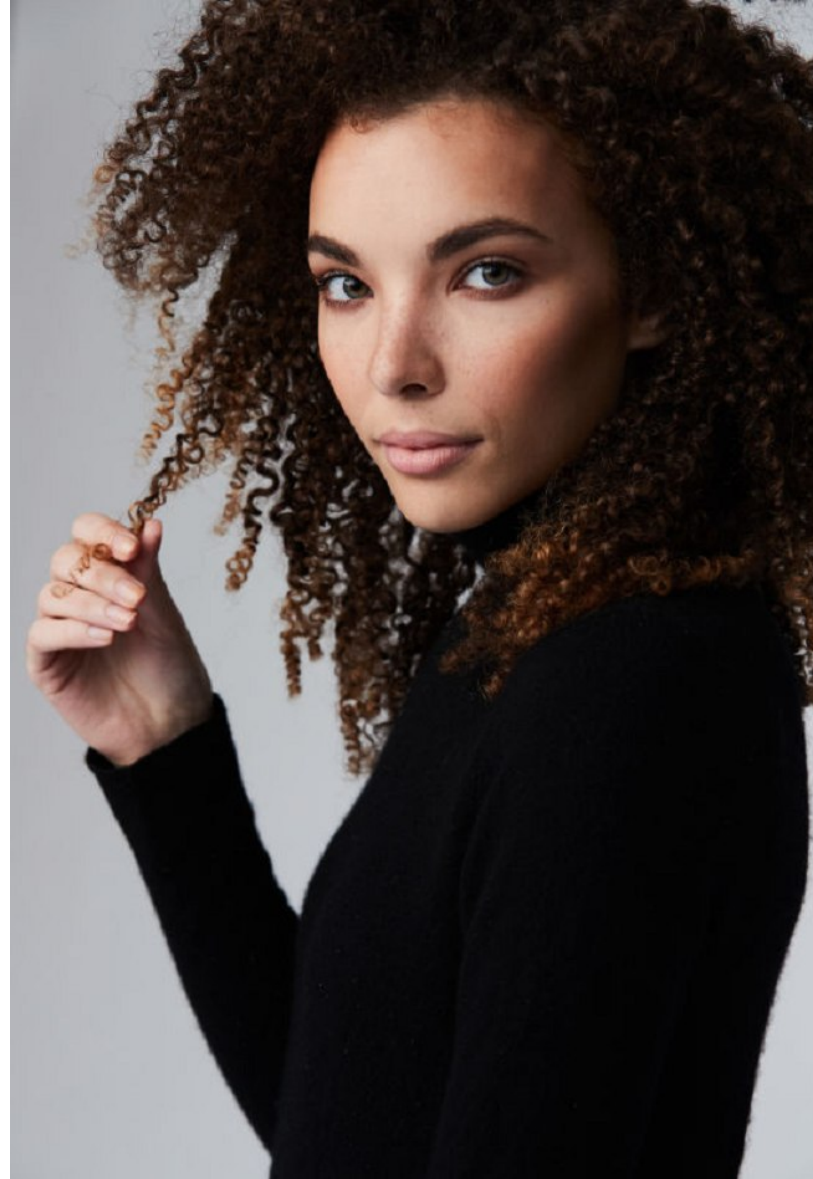

SCOUT

MODEL AGENCY

ELENA ROSE

HEIGHT 5'9" BUST 32" WAIST 24" HIPS 35" DRESS 2-4 US SHOE 8 US HAIR LIGHT BROWN EYES GREEN

SCOUT

MODEL AGENCY

ELENA ROSE

HEIGHT 5'9" BUST 32" WAIST 24" HIPS 35" DRESS 2-4 US SHOE 8 US HAIR LIGHT BROWN EYES GREEN