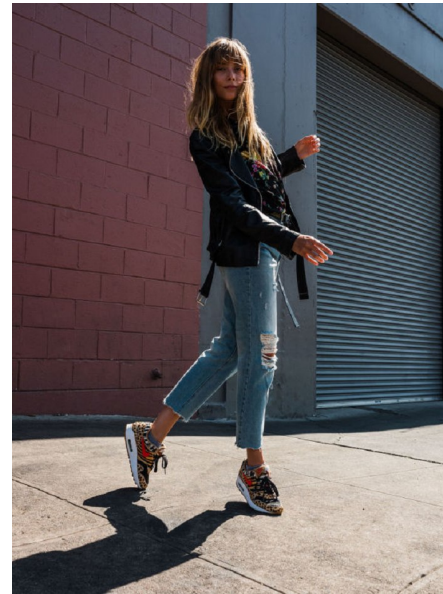

HANNA PERRY

HEIGHT 5'10" BUST 34" WAIST 24" HIPS 34" DRESS 2 US SHOE 7.5
US HAIR BLONDE EYES BROWN

SCOUT
MODEL AGENCY