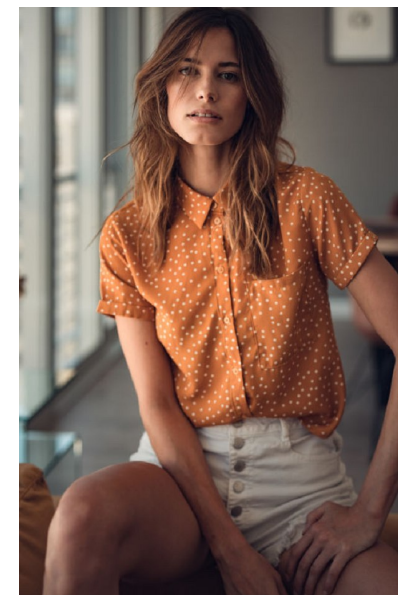

## ERIN MARQUEZ

HEIGHT 5'8" BUST 32" WAIST 26" HIPS 35.5" DRESS 2-4 US SHOE 8  
US HAIR BROWN EYES HAZEL

Image: ScoutTM