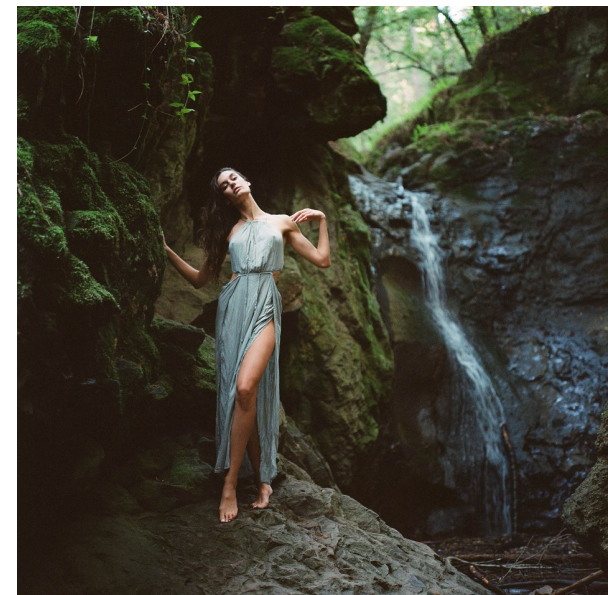

NICOLE GRINSELL

HEIGHT 5'10" BUST 34" WAIST 24" HIPS 35" DRESS 4 US SHOE 9 US  
HAIR BROWN EYES BLUE

Image: ScoutTM