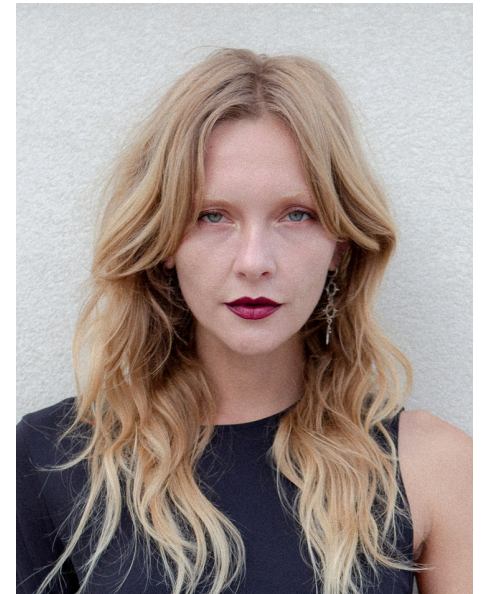

ALEXIS HUTT

HEIGHT 5'8" BUST 32" WAIST 25" HIPS 33" DRESS 2 US SHOE 8.5
US HAIR BLONDE EYES GREEN

SCOUT
MODEL AGENCY