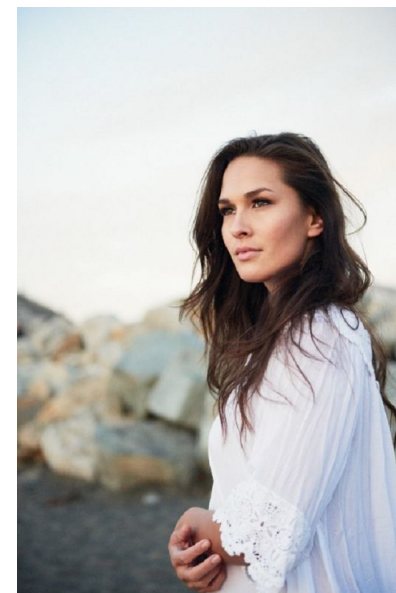

MEI-LING

HEIGHT 5'9" BUST 34" WAIST 26" HIPS 39" DRESS 4 US SHOE 9 US
HAIR BROWN EYES HAZEL

SCOUT
MODEL AGENCY