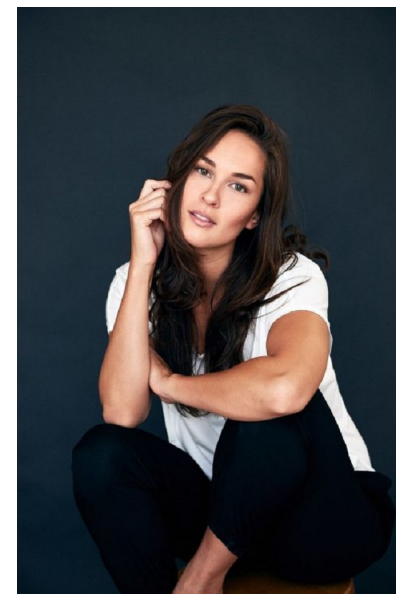

MEI-LING

HEIGHT 5'9" BUST 34" WAIST 26" HIPS 39" DRESS 4 US SHOE 9 US
HAIR BROWN EYES HAZEL

SCOUT
MODEL AGENCY