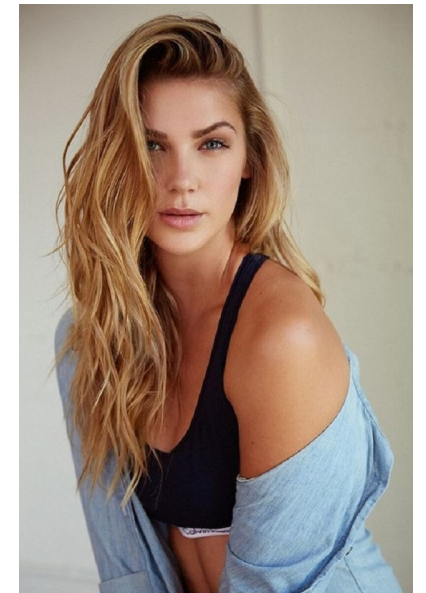

KELLI REICHEL

HEIGHT 5'11" BUST 36" WAIST 27" HIPS 38.5" DRESS 4-6 US SHOE 9  
US HAIR LIGHT BLONDE EYES BLUE

SCOUT  
MODEL AGENCY