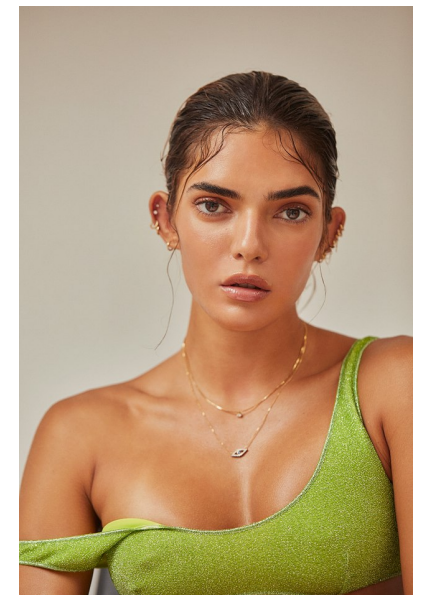

KARYTA SANTOS

HEIGHT 5'9" BUST 32" WAIST 25" HIPS 36" DRESS 2-4 US SHOE 8  
US HAIR BROWN EYES BROWN

SCOUT  
MODEL AGENCY