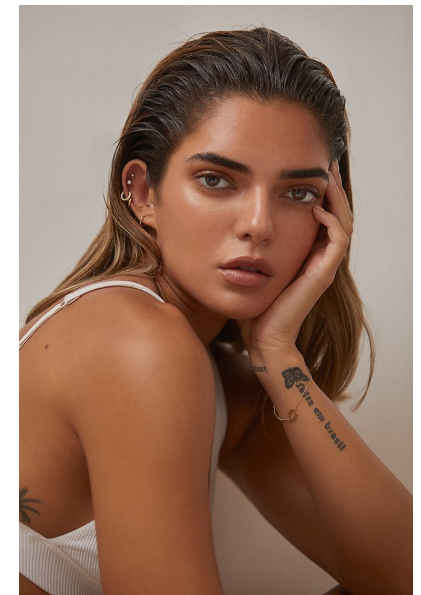

KARYTA SANTOS

HEIGHT 5'9" BUST 32" WAIST 25" HIPS 36" DRESS 2-4 US SHOE 8  
US HAIR BROWN EYES BROWN

SCOUT  
MODEL AGENCY