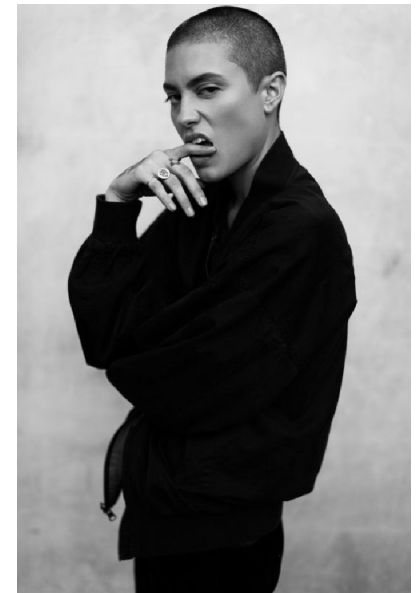

TJ

HEIGHT 5'8" BUST 31" WAIST 25" HIPS 36" DRESS 2 US SHOE 8.5
US HAIR BROWN EYES BLUE

SCOUT
MODEL AGENCY