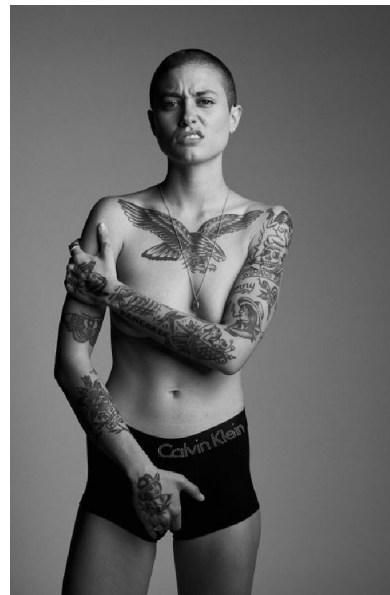

TJ

HEIGHT 5'8" BUST 31" WAIST 25" HIPS 36" DRESS 2 US SHOE 8.5
US HAIR BROWN EYES BLUE

SCOUT
MODEL AGENCY