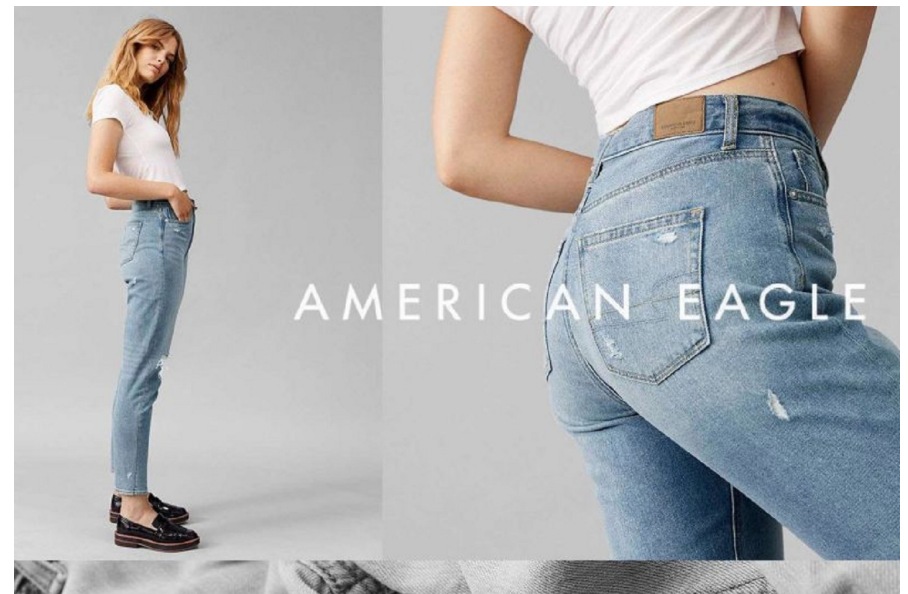

BODHI ROSE

HEIGHT 5'11" BUST 34" WAIST 27" HIPS 38" DRESS 6 US SHOE 10
US HAIR BLONDE EYES GREEN

Image: ScoutTM