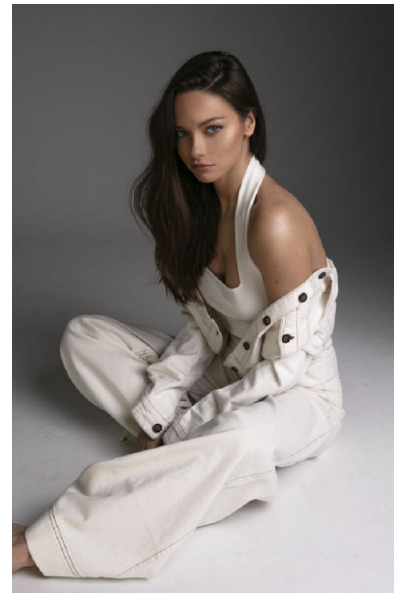

ANNIE MORRISEY

HEIGHT 5'7.5" BUST 34" WAIST 25" HIPS 35" DRESS 2 US SHOE 8.5  
US HAIR DARK BROWN EYES BLUE

SCOUT  
MODEL AGENCY