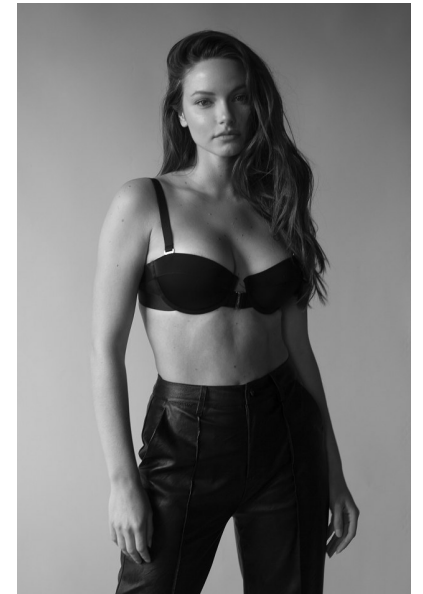

ANNIE MORRISEY

HEIGHT 5'7.5" BUST 34" WAIST 25" HIPS 35" DRESS 2 US SHOE 8.5  
US HAIR DARK BROWN EYES BLUE

SCOUT  
MODEL AGENCY