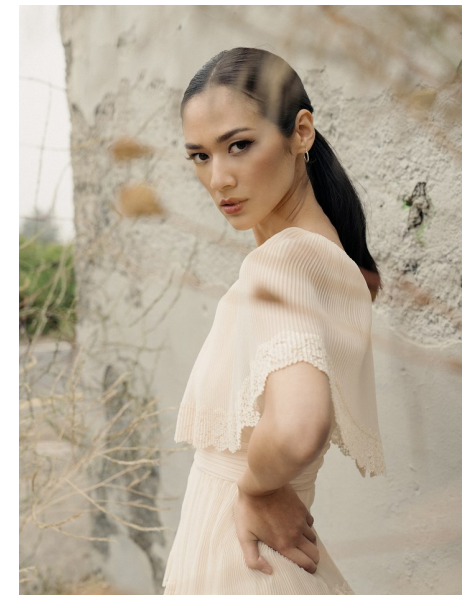

ALANA BURNS

HEIGHT 5'10" BUST 32" WAIST 25" HIPS 35.5" DRESS 2-4 US
SHOE 10 US HAIR BROWN EYES BROWN

SCOUT

MODEL AGENCY