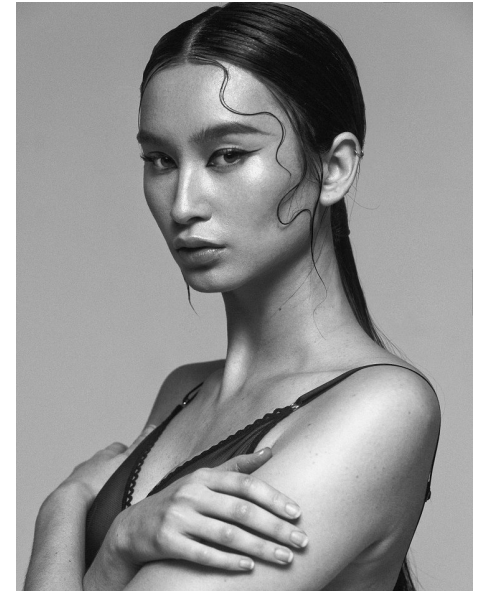

DANIELLE RENDALL

HEIGHT 5'9" BUST 32" WAIST 24" HIPS 34" DRESS 2 US SHOE 7.5  
US HAIR BROWN EYES GREEN

SCOUT  
MODEL AGENCY