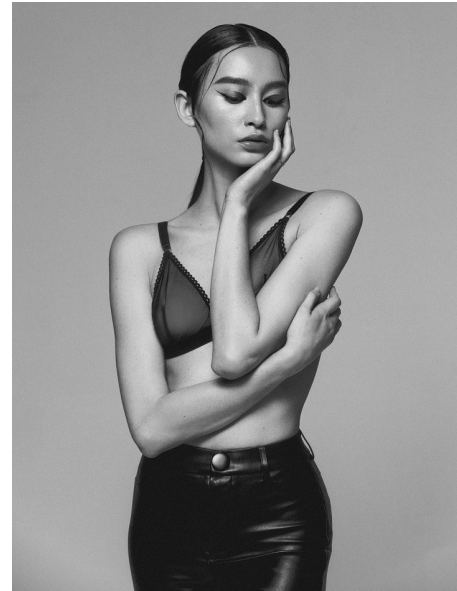

DANIELLE RENDALL

HEIGHT 5'9" BUST 32" WAIST 24" HIPS 34" DRESS 2 US SHOE 7.5  
US HAIR BROWN EYES GREEN

SCOUT  
MODEL AGENCY