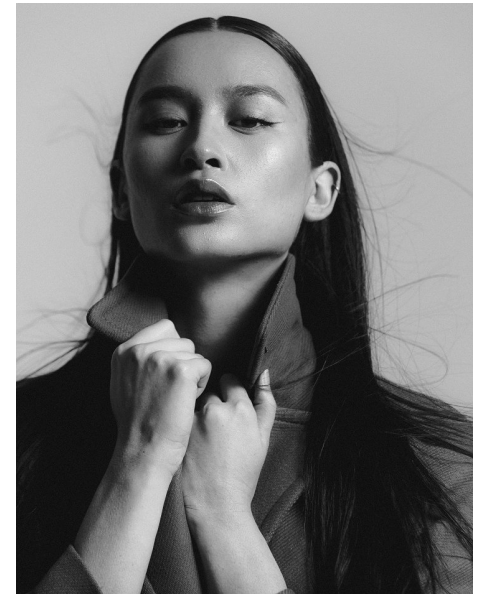

DANIELLE RENDALL

HEIGHT 5'9" BUST 32" WAIST 24" HIPS 34" DRESS 2 US SHOE 7.5  
US HAIR BROWN EYES GREEN

SCOUT  
MODEL AGENCY