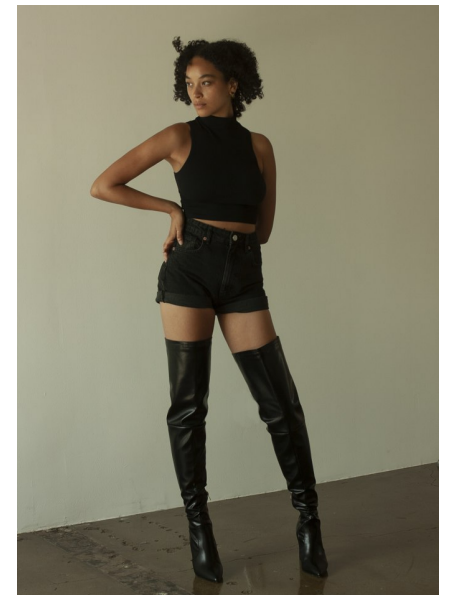

SUN TZU

HEIGHT 5'8" BUST 34" WAIST 24" HIPS 35" DRESS 4 US SHOE 10 US
HAIR BROWN EYES BROWN

SCOUT
MODEL AGENCY