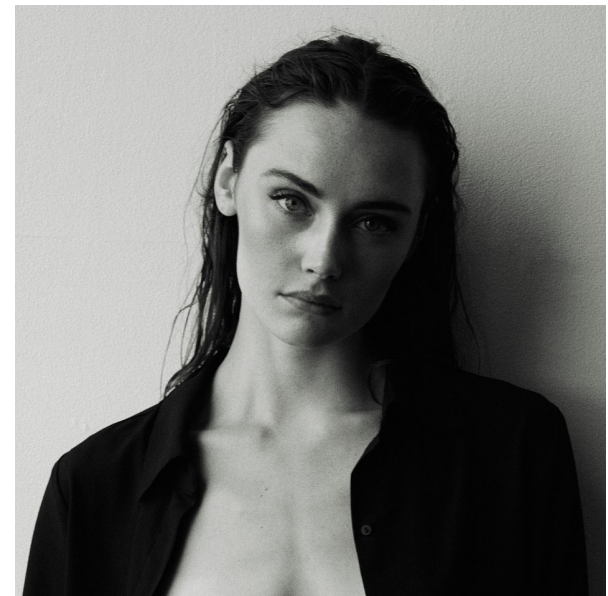

MEGAN DELEO

HEIGHT 5'10.5" BUST 32" B WAIST 25.5" HIPS 36.5" DRESS 2-4 US
SHOE 11 US HAIR BROWN EYES GREEN

SCOUT
MODEL AGENCY