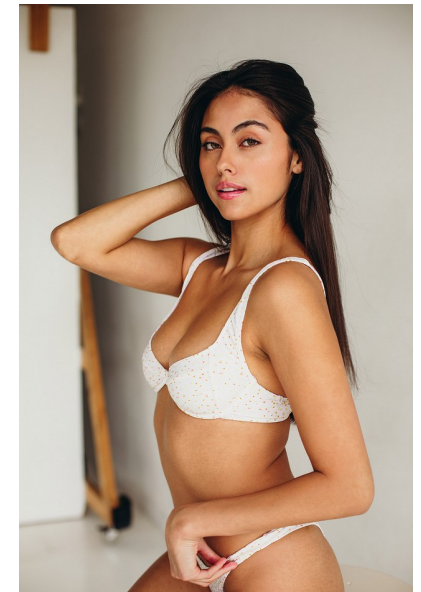

**BAILEY ARAIZA**

HEIGHT 5'8" BUST 32" WAIST 25" HIPS 35" DRESS 0-2 US SHOE 10  
US HAIR BROWN EYES HAZEL

**SCOUT**  
MODEL AGENCY