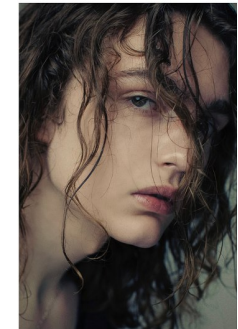

XAVIER EGGER

HEIGHT 6'0" WAIST 30" INSEAM 31.5" SUIT 38" SUIT LENGTH R
SHOE 11.5 US TOP S BOTTOM M HAIR BROWN EYES HAZEL

SCOUT
MODEL AGENCY