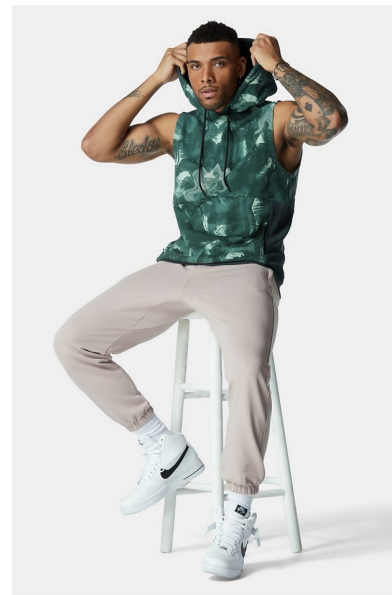

CJ

HEIGHT 6'2.5" WAIST 32" INSEAM 33" SHOE 12.5 US HAIR BLACK
EYES HAZEL

SCOUT
MODEL AGENCY