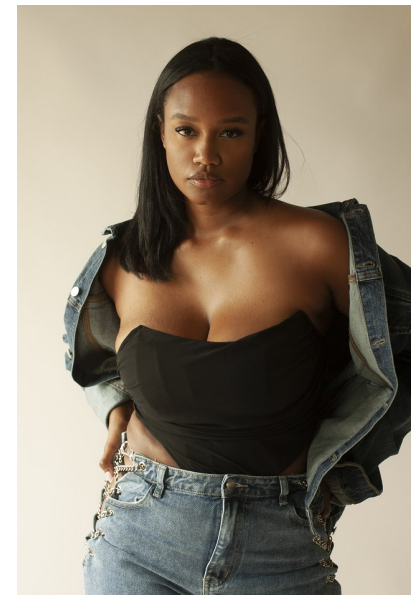

N'DEA WILLIAMS

HEIGHT 5'10" BUST 35.5" WAIST 29.5" HIPS 39.5" DRESS 8 US
SHOE 9 US HAIR BLACK EYES BROWN

SCOUT
MODEL AGENCY