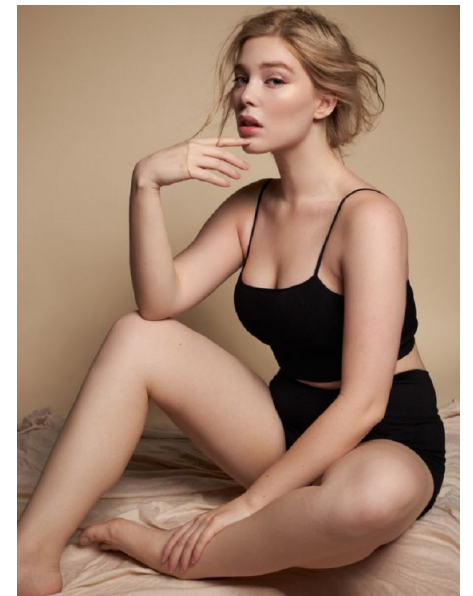

KATIE SKILES

HEIGHT 5'8" BUST 35.5" WAIST 28.5" HIPS 39.5" DRESS 6-8 US  
SHOE 10 US HAIR BLONDE EYES BLUE/GREEN

SCOUT  
MODEL AGENCY