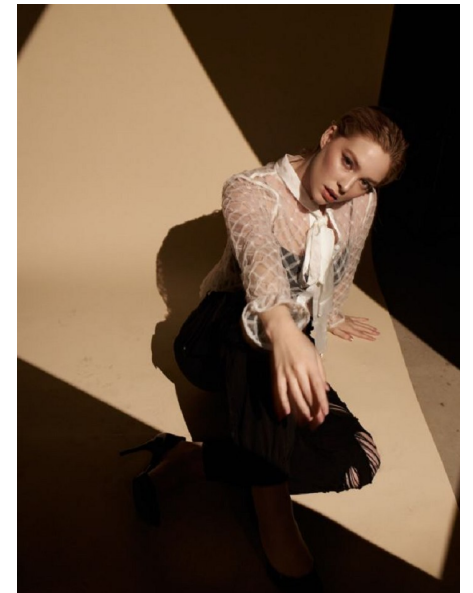

KATIE SKILES

HEIGHT 5'8" BUST 35.5" WAIST 28.5" HIPS 39.5" DRESS 6-8 US  
SHOE 10 US HAIR BLONDE EYES BLUE/GREEN

SCOUT  
MODEL AGENCY