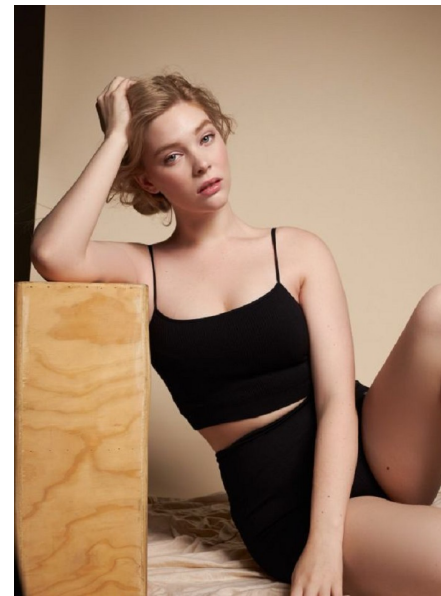

KATIE SKILES

HEIGHT 5'8" BUST 35.5" WAIST 28.5" HIPS 39.5" DRESS 6-8 US  
SHOE 10 US HAIR BLONDE EYES BLUE/GREEN

SCOUT  
MODEL AGENCY