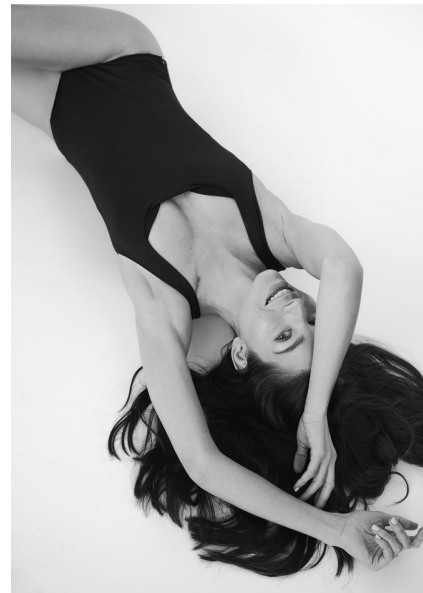

MICHELLE HICKS

HEIGHT 5'9.5" BUST 32" WAIST 24" HIPS 34" DRESS 2 US SHOE 8.5
US HAIR BROWN EYES BLUE

SCOUT
MODEL AGENCY