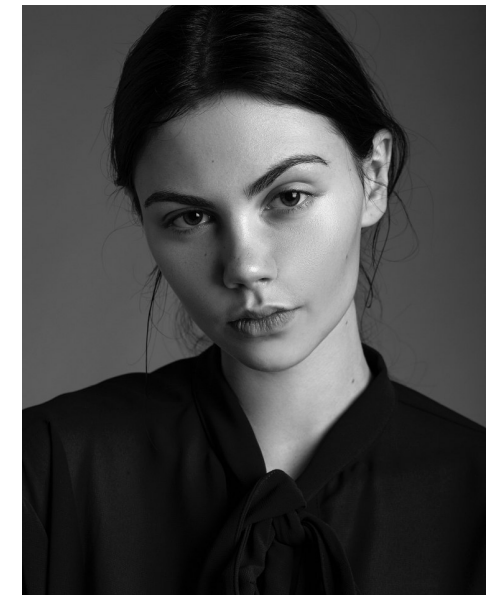

HANNAH ANDERSON

HEIGHT 5'11" BUST 32" WAIST 24" HIPS 36" DRESS 0-2 US SHOE 8
US

SCOUT
MODEL AGENCY