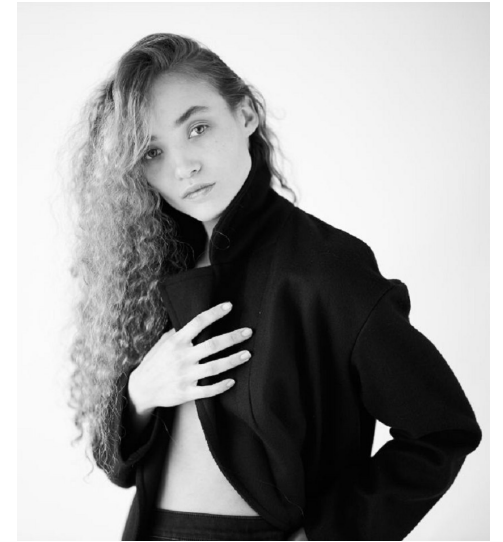

CHELSEA ROSE

HEIGHT 5'7.5" BUST 31" B WAIST 24.5" HIPS 33" DRESS 2 US SHOE 7  
US HAIR BROWN EYES GREEN

SCOUT  
MODEL AGENCY