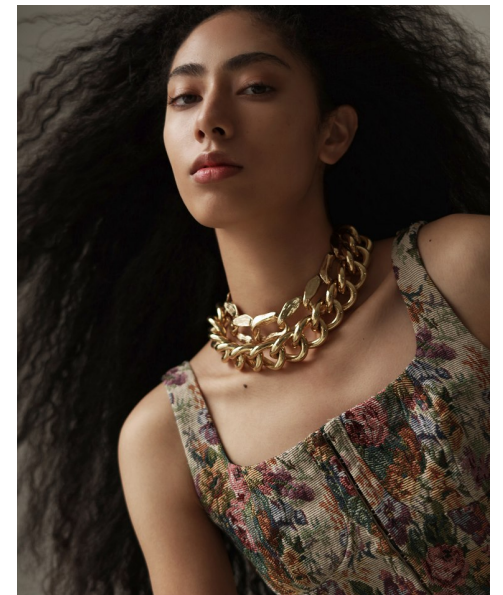

SOSEFINA SCHNEIDER

HEIGHT 5'11" BUST 32" A WAIST 25" HIPS 35" DRESS 2 US SHOE 10
US TOP S BOTTOM S HAIR DARK BROWN EYES BROWN

SCOUT

MODEL AGENCY