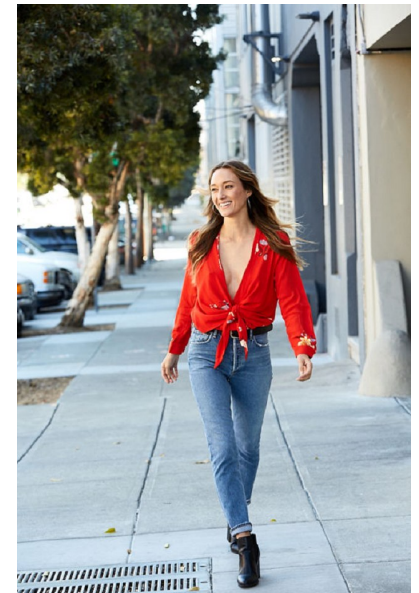

LOLLY

HEIGHT 5'9" BUST 33" WAIST 26" HIPS 36.5" DRESS 4 US SHOE 9
US HAIR BLONDE EYES GREEN

SCOUT
MODEL AGENCY