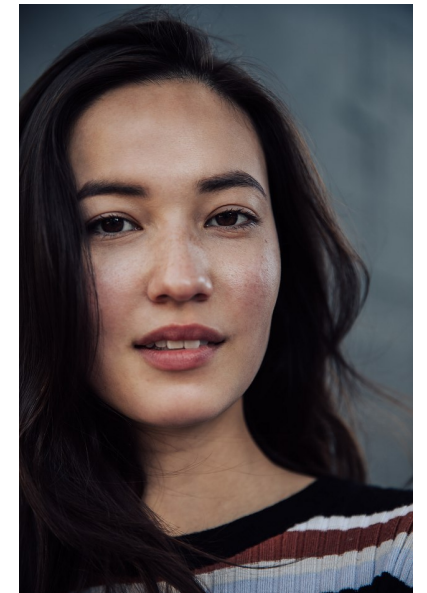

ELISE KRUSE

HEIGHT 5'8" BUST 32" WAIST 27" HIPS 38" DRESS 2-4 US SHOE 8.5  
US HAIR BROWN EYES BROWN

SCOUT  
MODEL AGENCY