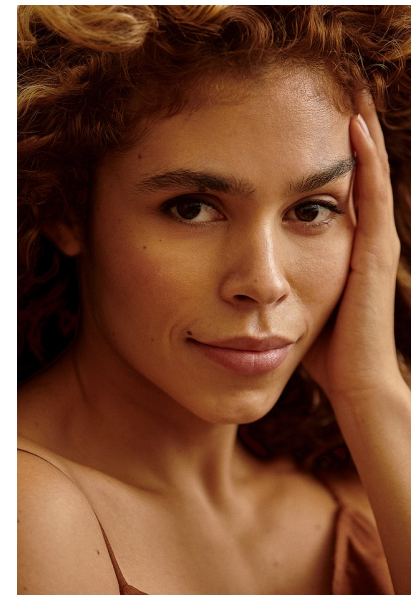

MELISSA RUIZ

HEIGHT 5'7" BUST 34" WAIST 27" HIPS 40.5" DRESS 6 US SHOE 9
US HAIR BROWN EYES BROWN

SCOUT
MODEL AGENCY