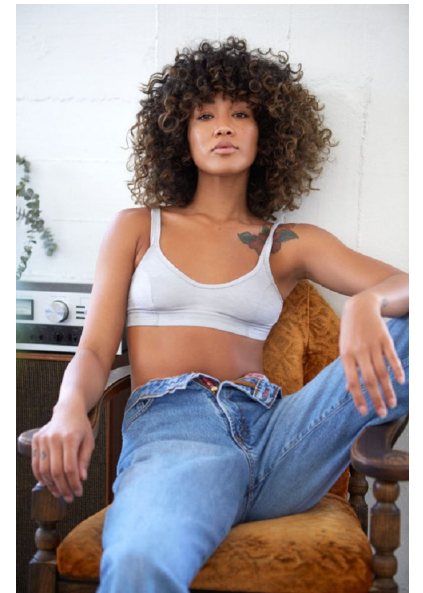

ASHLEY COCO

HEIGHT 5'8" BUST 31" WAIST 24.5" HIPS 35.5" DRESS 2-4 US
SHOE 8.5 US HAIR DARK BROWN EYES BROWN

SCOUT
MODEL AGENCY