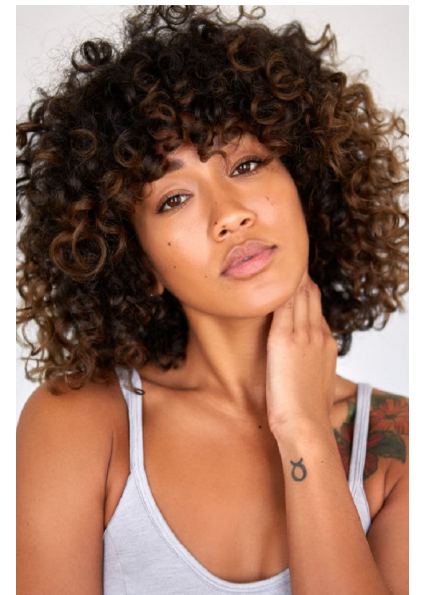

ASHLEY COCO

HEIGHT 5'8" BUST 31" WAIST 24.5" HIPS 35.5" DRESS 2-4 US
SHOE 8.5 US HAIR DARK BROWN EYES BROWN

SCOUT
MODEL AGENCY