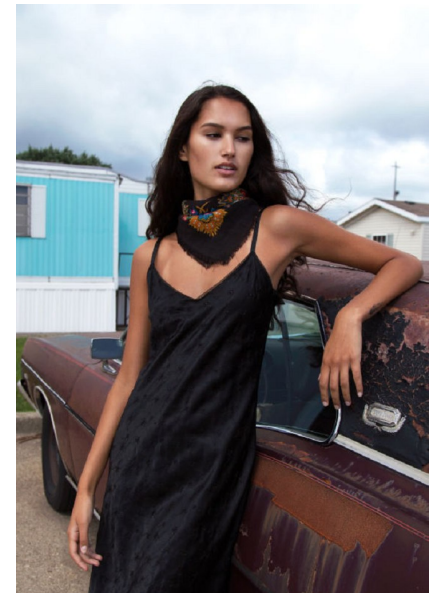

ERICA BHATTI

HEIGHT 5'9" BUST 32" B WAIST 24" HIPS 34" DRESS 0-2 US  
SHOE 10.5 US HAIR BROWN EYES BROWN

SCOUT  
MODEL AGENCY