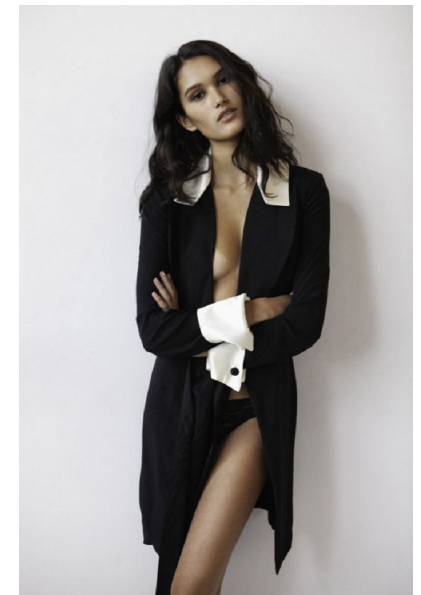

ERICA BHATTI

HEIGHT 5'9" BUST 32" B WAIST 24" HIPS 34" DRESS 0-2 US  
SHOE 10.5 US HAIR BROWN EYES BROWN

SCOUT  
MODEL AGENCY